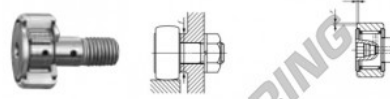

Seguidor de leva CF3-FB-IKO - CF3-FB-IKO

<https://www.123rodamiento.es/rodamiento-cojinete/rodamiento-bola/seguidor-leva/cf3-fb-iko>

IKO

CAM FOLLOWERS

Stainless Steel Made Cam Followers With Cage/With Hexagon Hole

CF--FB

Stud dia. mm	Identification number								Mass (Ref.) g	D	C	d ₁	G	G ₁
	Shield type				Sealed type									
	With crowned outer ring	With cylindrical outer ring	With ribbed outer ring	With cylindrical outer ring	With ribbed outer ring	With cylindrical outer ring	With ribbed outer ring	With cylindrical outer ring						
3	CF 3 FB								4.3	10	7	3	M 3×0.5	5
Boundary dimensions mm									Mounting dimension f Max. mm	Maximum tightening torque N·m	Basic dynamic load rating C N	Basic static load rating C ₀ N	Maximum allowable static load N	
B	B ₁	B ₂	B ₃	C ₁	g ₁	g ₂	H	r _{s min} ⁽¹⁾						
8	17	9	—	0.5	—	—	2	0.2	6.8	0.34	1200	813	384	

CARACTERÍSTICAS DEL PRODUCTO

Marca	IKO
Nº Ean13	3663952439853
Diámetro interior	3 mm
Diámetro exterior	10 mm
Espesor	7 mm
Envasado	1

contacto@123rodamiento.es

911 436 830

CRT4 de Lesquin 60 Rue Du Haut De Sainghin 59273 Fretin FRANCE