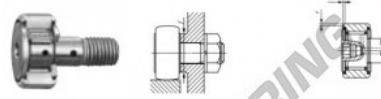

Seguidor de leva CF3-FBUU-IKO - CF3-FBUU-IKO

<https://www.123rodamiento.es/rodamiento-cojinete/rodamiento-bola/seguidor-leva/cf3-fbuu-iko>

IKO

CAM FOLLOWERS

Stainless Steel Made Cam Followers With Cage/With Hexagon Hole

CF-FBUU

Stud dia. mm	Identification number								Mass (Ref.) g	D	C	d ₁	G	G ₁
	Shield type		Sealed type											
	With crowned outer ring	With cylindrical outer ring	With ribbed outer ring	With cylindrical outer ring										
3					CF 3 FBUU				4.3	10	7	3	M 3×0.5	5
Boundary dimensions mm								Mounting dimension f Max. mm	Maximum tightening torque N·m	Basic dynamic load rating C N	Basic static load rating C ₀ N	Maximum allowable static load N		
B	B ₁	B ₂	B ₃	C ₁	g ₁	g ₂	H						r _{3min} ⁽¹⁾	
8	17	9	—	0.5	—	—	2	0.2	6.8	0.34	1 200	813	384	

CARACTERÍSTICAS DEL PRODUCTO

Marca	IKO
Nº Ean13	3663952439877
Diámetro interior	3 mm
Diámetro exterior	10 mm
Espesor	7 mm
Envasado	1

contacto@123rodamiento.es

911 436 830

CRT4 de Lesquin 60 Rue Du Haut De Sainghin 59273 Fretin FRANCE