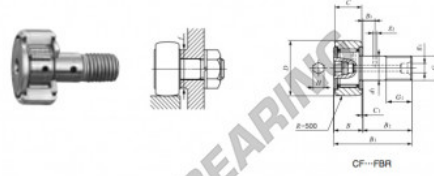

Seguidor de leva CF5-FBR-IKO - CF5-FBR-IKO

<https://www.123rodamiento.es/rodamiento-cojinete/rodamiento-bola/seguidor-leva/cf5-fbr-iko>

IKO

CAM FOLLOWERS

Stainless Steel Made Cam Followers With Cage/With Hexagon Hole

Stud dia. mm	Identification number				Mass (Ref.) g	D	C	d ₁	G	G ₁	
	Shield type With crowned outer ring	Shield type With cylindrical outer ring	Sealed type With ribbed outer ring	Sealed type With cylindrical outer ring							
5	CF	5	FBR		10.3	13	9	5	M	5×0.8	7.5

Boundary dimensions mm							Mounting dimension f Min. mm	Maximum tightening torque N·m	Basic dynamic load rating C N	Basic static load rating C ₀ N	Maximum allowable static load N		
B	B ₁	B ₂	B ₃	C ₁	e ₁	e ₂						H	r _{3min} ⁽¹⁾
10	23	13	—	0.5	—	—	3	0.3	9.3	1.6	1930	1730	1260

CARACTERÍSTICAS DEL PRODUCTO

Marca	IKO
Nº Ean13	3663952439921
Diámetro interior	5 mm
Diámetro exterior	13 mm
Espesor	9 mm
Envasado	1

contacto@123rodamiento.es

911 436 830

CRT4 de Lesquin 60 Rue Du Haut De Sainghin 59273 Fretin FRANCE