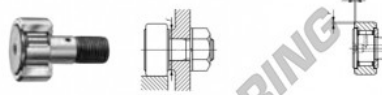

Seguidor de leva CF10-1-VM-IKO - CF10-1-VM-IKO

<https://www.123rodamiento.es/rodamiento-cojinete/rodamiento-bola/seguidor-leva/cf10-1-vm-iko>

CAM FOLLOWERS

Standard Type Cam Followers Full Complement Type/With Screwdriver Slot

| Stud dia. mm | Identification number | | | | | | | | CF-V | | | | | |
|------------------------|-------------------------|-----------------------------|-------------------------|-----------------------------|-------------------------|-----------------------------|-------------------------|-----------------------------|--------------------------------|---------------------------|--------------------------------|--|------------------------------------|-------|
| | Shield type | | | | Sealed type | | | | Mass (Ref.) | | D | C | d ₁ | |
| | With crowned outer ring | With cylindrical outer ring | With crowned outer ring | With cylindrical outer ring | With crowned outer ring | With cylindrical outer ring | With crowned outer ring | With cylindrical outer ring | g | 26 | 12 | 10 | | |
| 10 | CF10-1-VM | | | | | | | | | | | | | |
| Boundary dimensions mm | | | | | | | | | | | | | | |
| G | G ₁ | B _{max} | B _{1 max} | B ₂ | B ₃ | C ₁ | g ₁ | g ₂ | f ⁽¹⁾ Min. mm | Mounting diameter N-mm | Maximum tightening torque N | Basic static load rating C ₀ | Maximum allowable static load N | |
| M10×1 | 12 | 13.2 | 36.2 | 23 | — | 0.6 | *4 | — | 0.3 | 16 | 14.7 | 9 570 | 14 500 | 8 650 |

CARACTERÍSTICAS DEL PRODUCTO

| | |
|-------------------|---------------|
| Marca | IKO |
| Nº Ean13 | 3663952440347 |
| Diámetro interior | 10 mm |
| Diámetro exterior | 26 mm |
| Espesor | 12 mm |
| Envasado | 1 |