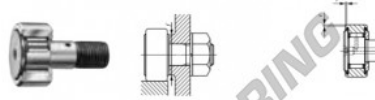

Seguidor de leva CF30-1-VUU-IKO - CF30-1-VUU-IKO

<https://www.123rodamiento.es/rodamiento-cojinete/rodamiento-bola/seguidor-leva/cf30-1-vuu-iko>

CAM FOLLOWERS

Standard Type Cam Followers Full Complement Type/With Screwdriver Slot

Stud dia. mm	Identification number				Mass (Ref.) g	D	C	d ₁
	Shield type		Sealed type					
	With crowned outer ring	With cylindrical outer ring	With crowned outer ring	With cylindrical outer ring				
30				CF 30-1 VUU	2 030	85	35	30