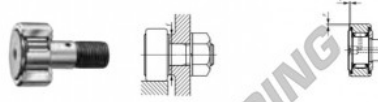

## Seguidor de leva CF5-UU-IKO - CF5-UU-IKO

<https://www.123rodamiento.es/rodamiento-cojinete/rodamiento-bola/seguidor-leva/cf5-uu-iko>

### CAM FOLLOWERS

Standard Type Cam Followers With Cage/With Screwdriver Slot

CF-UU

Stud dia. mm	Identification number				Mass (Ref.)				
	Shield type		Sealed type		g	D	C	d <sub>1</sub>	G
	With crowned outer ring	With cylindrical outer ring	With tapered outer ring	With cylindrical outer ring					
5				CF 5 UU	10.3	13	9	5	M 5×0.8