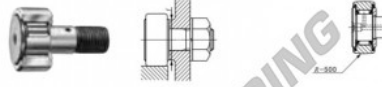

Seguidor de leva CF6-UUR-IKO - CF6-UUR-IKO

<https://www.123rodamiento.es/rodamiento-cojinete/rodamiento-bola/seguidor-leva/cf6-uur-iko>

CAM FOLLOWERS

Standard Type Cam Followers With Cage/With Screwdriver Slot

CF-UUR

Stud dia. mm	Identification number				Mass (Ref.)				
	Shield type		Sealed type		g	D	C	d ₁	G
	With crowned outer ring	With cylindrical outer ring	With tapered outer ring	With cylindrical outer ring					
6				CF-6 UUR	18.5	16	11	6	M 6x1