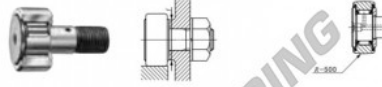

## Seguidor de leva CF8-UURM-IKO - CF8-UURM-IKO

<https://www.123rodamiento.es/rodamiento-cojinete/rodamiento-bola/seguidor-leva/cf8-uurm-iko>

### CAM FOLLOWERS

Standard Type Cam Followers With Cage/With Screwdriver Slot

CF-UUR

Stud dia. mm	Identification number				Mass (Ref.)				
	Shield type		Sealed type		g	D	C	d <sub>1</sub>	G
	With crowned outer ring	With cylindrical outer ring	With crowned outer ring	With cylindrical outer ring					
<b>8</b>			<b>CF-8</b>	<b>UURM</b>	28.5	19	11	8	M 8x1