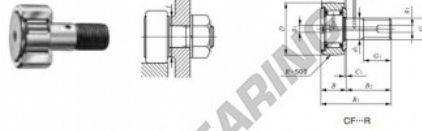

Seguidor de leva CF30-R-IKO - CF30-R-IKO

<https://www.123rodamiento.es/rodamiento-cojinete/rodamiento-bola/seguidor-leva/cf30-r-iko>

CAM FOLLOWERS

Standard Type Cam Follower With Cage/With Screwdriver Slot

Stud dia. mm	Identification number				Mass (Ref.)				
	Shield type		Sealed type		g	D	C	d ₁	G
	With crowned outer ring	With cylindrical outer ring	With crowned outer ring	With cylindrical outer ring					
30	CF 30	R			1 870	80	35	30	M30×1.5

Boundary dimensions mm										Mounting diameter f Min. mm	Maximum tightening torque N·m	Ball dynamic load rating C N	Ball static load rating C ₀ N	Maximum allowable static load N	
G ₁	B	B ₁	B ₂	B ₃	C ₁	g ₁	g ₂	r _{max}	(°)						
32	37	max	100	max	63	15	1	8	4	1	49	438	45 400	85 100	85 100