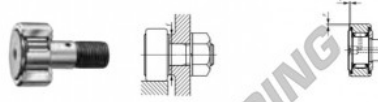

Seguidor de leva CF30-2-UU-IKO - CF30-2-UU-IKO

<https://www.123rodamiento.es/rodamiento-cojinete/rodamiento-bola/seguidor-leva/cf30-2-uu-iko>

CAM FOLLOWERS

Standard Type Cam Followers With Cage/With Screwdriver Slot

CF-UU

Stud dia. mm	Identification number				Mass (Ref.) g	D	C	d ₁	G
	Shield type		Sealed type						
	With crowned outer ring	With cylindrical outer ring	With crowned outer ring	With cylindrical outer ring					
30				CF 30-2 UU	2 220	90	35	30	M30×1.5