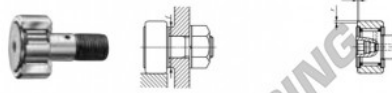

## Seguidor de leva CF10-BM-IKO - CF10-BM-IKO

<https://www.123rodamiento.es/rodamiento-cojinete/rodamiento-bola/seguidor-leva/cf10-bm-iko>

### CAM FOLLOWERS

Standard Type Cam Followers With Cage/With Hexagon Hole

CF-B

Stud dia. mm	Identification number				Mass (Ref.) g	D	C	d <sub>1</sub>	G
	Shield type With covered outer ring	Shield type With cylindrical outer ring	Sealed type With groove outer ring	Sealed type With cylindrical outer ring					
10		<b>CF 10 BM</b>			45	22	12	10	M10×1