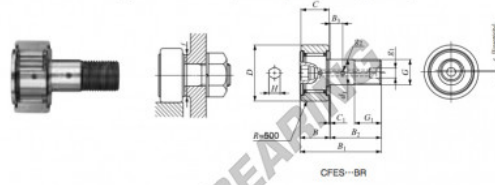

Seguidor de leva CFES6-BR-IKO - CFES6-BR-IKO

<https://www.123rodamiento.es/rodamiento-cojinete/rodamiento-bola/seguidor-leva/cfes6-br-iko>

CAM FOLLOWERS

Solid Eccentric Stud Type Cam Followers With Cage/With Hexagon Hole

Stud dia. mm	Identification number								Mass (Ref.)							
	Shield type				Sealed type				g	D	C	d ₁				
	With crowned outer ring	With cylindrical outer ring	With crowned outer ring	With cylindrical outer ring	With crowned outer ring	With cylindrical outer ring	With crowned outer ring	With cylindrical outer ring								
6	CFES	6	BR						18.5	16	11	6				
Boundary dimensions mm																
G	G ₁	B	B ₁	B ₂	B ₃	C ₁	g ₁	g ₂	H	ε	Mounting dimension f Min. mm	Maximum tightening torque N·m	Basic dynamic load rating C N	Basic static load rating C ₀ N	Maximum allowable static load N	
M 6×1	8	12.2	28.2	16	—	0.6	—	—	3	0.3	0.25	11	2.7	3 860	3 650	1 980

CARACTERÍSTICAS DEL PRODUCTO

Marca	IKO
Nº Ean13	3663952443362
Diámetro interior	6 mm
Diámetro exterior	16 mm
Espesor	11 mm
Envasado	1

contacto@123rodamiento.es

911 436 830

CRT4 de Lesquin 60 Rue Du Haut De Sainghin 59273 Fretin FRANCE