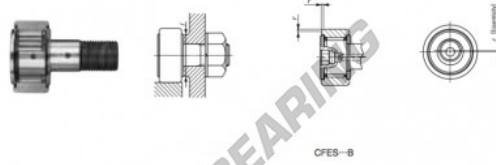

Seguidor de leva CFES6-B-IKO - CFES6-B-IKO

<https://www.123rodamiento.es/rodamiento-cojinete/rodamiento-bola/seguidor-leva/cfes6-b-iko>

CAM FOLLOWERS

Solid Eccentric Stud Type Cam Followers | With Cage/With Hexagon Hole

CFES-B

Stud dia. mm	Identification number								Mass (Ref.) g	D	C	d _i				
	Shield type				Sealed type											
6	With crowned outer ring	With cylindrical outer ring	With crowned outer ring	With cylindrical outer ring	With crowned outer ring	With cylindrical outer ring	With crowned outer ring	With cylindrical outer ring	18.5	16	11	6				
	CFES 6 B															
Boundary dimensions mm																
G	G ₁	B	B ₁ max	B ₂ max	B ₃	C ₁	g ₁	g ₂	H	ε _{max}	Mounting dimension f Min. mm	Maximum tightening torque N·m	Basic dynamic load rating C N	Basic static load rating C ₀ N	Maximum allowable static load N	
M 6×1		8	12.2	28.2	16	—	0.6	—	3	0.3	0.25	11	2.7	3 860	3 650	1 980

CARACTERÍSTICAS DEL PRODUCTO

Marca	IKO
N° Ean13	3663952443379
Diámetro interior	6 mm
Diámetro exterior	16 mm
Espesor	11 mm
Envasado	1

contacto@123rodamiento.es

911 436 830

CRT4 de Lesquin 60 Rue Du Haut De Sainghin 59273 Fretin FRANCE