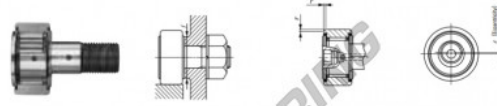

## Seguidor de leva CFES6-BUU-IKO - CFES6-BUU-IKO

<https://www.123rodamiento.es/rodamiento-cojinete/rodamiento-bola/seguidor-leva/cfes6-buu-iko>

### CAM FOLLOWERS

Solid Eccentric Stud Type Cam Followers With Cage/With Hexagon Hole

CFES-BUU

Stud dia. mm	Identification number								Mass (Ref.)							
	Shield type				Sealed type				g	D	C	d <sub>1</sub>				
6	With crowned outer ring	With cylindrical outer ring	With crowned outer ring	With cylindrical outer ring	With crowned outer ring	With cylindrical outer ring	With crowned outer ring	With cylindrical outer ring	18.5	16	11	6				
<b>CFES 6 BUU</b>																
Boundary dimensions mm																
G	G <sub>1</sub>	B	B <sub>1</sub> max	B <sub>2</sub> max	B <sub>3</sub>	C <sub>1</sub>	g <sub>1</sub>	g <sub>2</sub>	H	ε <sub>max</sub> (°)	Mounting dimension f Min. mm	Maximum tightening torque N·m	Basic dynamic load rating C N	Basic static load rating C <sub>0</sub> N	Maximum allowable static load N	
M 6×1	8	12.2	28.2	16	—	0.6	—	—	3	0.3	0.25	11	2.7	3 860	3 650	1 980

## CARACTERÍSTICAS DEL PRODUCTO

Marca	IKO
Nº Ean13	3663952443393
Diámetro interior	6 mm
Diámetro exterior	16 mm
Espesor	11 mm
Invasado	1

[contacto@123rodamiento.es](mailto:contacto@123rodamiento.es)

911 436 830