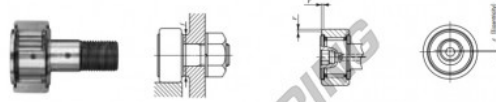

## Seguidor de leva CFES12-1-B-IKO - CFES12-1-B-IKO

<https://www.123rodamiento.es/rodamiento-cojinete/rodamiento-bola/seguidor-leva/cfes12-1-b-iko>

### CAM FOLLOWERS

Solid Eccentric Stud Type Cam Followers With Cage/With Hexagon Hole

CFES-B

Stud dia. mm	Identification number								Mass (Ref.) g	D	C	d <sub>1</sub>				
	Shield type				Sealed type											
12	With crowned outer ring	With cylindrical outer ring	With crowned outer ring	With cylindrical outer ring	With crowned outer ring	With cylindrical outer ring	With crowned outer ring	With cylindrical outer ring	105	32	14	12				
	<b>CFES 12-1 B</b>															
Boundary dimensions mm																
G	G <sub>1</sub>	B max	B <sub>1</sub> max	B <sub>2</sub>	B <sub>3</sub>	C <sub>1</sub>	g <sub>1</sub>	g <sub>2</sub>	H	ε <sub>max</sub> (°)	Mounting dimension f Min. mm	Maximum tightening torque N·m	Basic dynamic load rating C N	Basic static load rating C <sub>0</sub> N	Maximum allowable static load N	
M12×1.5	13	15.2	40.2	25	6	0.6	6	3	6	0.6	0.4	21	21.9	7 910	9 790	9 790

## CARACTERÍSTICAS DEL PRODUCTO

Marca	IKO
Nº Ean13	3663952443584
Diámetro interior	12 mm
Diámetro exterior	32 mm
Espesor	14 mm
Envasado	1

[contacto@123rodamiento.es](mailto:contacto@123rodamiento.es)

911 436 830