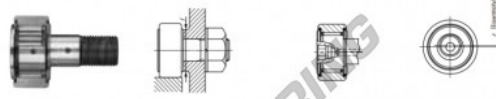

Seguidor de leva CFES18-BUUR-IKO - CFES18-BUUR-IKO

<https://www.123rodamiento.es/rodamiento-cojinete/rodamiento-bola/seguidor-leva/cfes18-buur-iko>

CAM FOLLOWERS

Solid Eccentric Stud Type Cam Followers | With Cage/With Hexagon Hole

CFES-BUUR

Stud dia. mm	Identification number								Mass (Ref.) g	D	C	d ₁				
	Shield type				Sealed type											
18	With crowned outer ring	With cylindrical outer ring	With crowned outer ring	With cylindrical outer ring	With crowned outer ring	With cylindrical outer ring	With crowned outer ring	With cylindrical outer ring	250	40	20	18				
					CFES 18	BUUR										
Boundary dimensions mm																
G	G ₁	B max	B ₁ max	B ₂	B ₃	C ₁	s ₁	s ₂	H	ε ⁽¹⁾ K _{max}	Mounting dimension f Min. mm	Maximum tightening torque N·m	Basic dynamic load rating C N	Basic static load rating C ₀ N	Maximum allowable static load N	
M18×1.5	19	21.6	58.1	36.5	8	0.8	6	3	8	1	0.6	29	86.2	14 800	25 200	25 200

CARACTERÍSTICAS DEL PRODUCTO

Marca	IKO
N° Ean13	3663952443676
Diámetro interior	18 mm
Diámetro exterior	40 mm
Espesor	20 mm
Invasado	1

contacto@123rodamiento.es

911 436 830

CRT4 de Lesquin 60 Rue Du Haut De Sainghin 59273 Fretin FRANCE