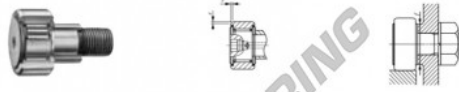

Seguidor de leva CFE30-1-BUU-IKO - CFE30-1-BUU-IKO

<https://www.123rodamiento.es/rodamiento-cojinete/rodamiento-bola/seguidor-leva/cfe30-1-buu-iko>

IKO

CAM FOLLOWERS

Eccentric Type Cam Followers With Cage/With Hexagon Hole

CFE-1BUU

Outside diameter of eccentric roller mm	Identification number				Mass (Ref.)			
	Shield type		Sealed type		ϕ	D	C	d_e
	With crowned outer ring	With cylindrical outer ring	With crowned outer ring	With cylindrical outer ring				
41				CFE 30-1 BUU	2 190	85	35	41