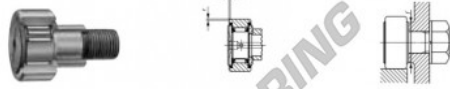

Seguidor de leva CFE30-UU-IKO - CFE30-UU-IKO

<https://www.123rodamiento.es/rodamiento-cojinete/rodamiento-bola/seguidor-leva/cfe30-uu-iko>

IKO

CAM FOLLOWERS

Eccentric Type Cam Followers With Cage/With Screwdriver Slot

Outside diameter of eccentric roller mm	Identification number						Mass (Ref.)			
	Shield type			Sealed type			Ø	D	C	d ₂
	With crowned outer ring	With cylindrical outer ring	With crowned outer ring	With cylindrical outer ring	CFE 30 UU					
41							2 030	80	35	41