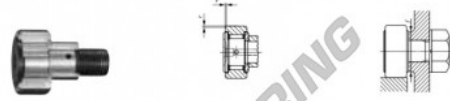

Seguidor de leva CFE12-1-V-IKO - CFE12-1-V-IKO

<https://www.123rodamiento.es/rodamiento-cojinete/rodamiento-bola/seguidor-leva/cfe12-1-v-iko>

IKO

CAM FOLLOWERS

Eccentric Type Cam Followers Full Complement Type/With Screwdriver Slot

Outside diameter of eccentric outer ring mm	Identification number				Mass (Ref.)			
	Shield type		Sealed type		g	D	C	d _e
	With crowned outer ring	With cylindrical outer ring	With crowned outer ring	With cylindrical outer ring				
16	CFE 12-1 V				117	32	14	16