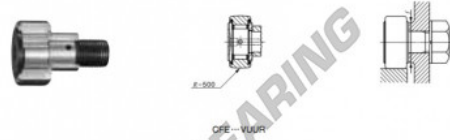

Seguidor de leva CFE24-VUUR-IKO - CFE24-VUUR-IKO

<https://www.123rodamiento.es/rodamiento-cojinete/rodamiento-bola/seguidor-leva/cfe24-vuur-iko>

IKO

CAM FOLLOWERS

Eccentric Type Cam Followers **Full Complement Type/With Screwdriver Slot**

Outside diameter of eccentric outer ring mm	Identification number				Mass (Ref.)			
	Shield type		Sealed type		g	D	C	d _e
	With crowned outer ring	With cylindrical outer ring	With crowned outer ring	With cylindrical outer ring				
33			CFE 24	VUUR	900	62	29	33