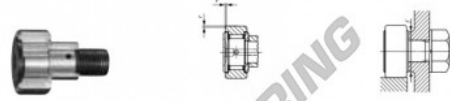

Seguidor de leva CFE24-1-V-IKO - CFE24-1-V-IKO

<https://www.123rodamiento.es/rodamiento-cojinete/rodamiento-bola/seguidor-leva/cfe24-1-v-iko>

IKO

CAM FOLLOWERS

Eccentric Type Cam Followers Full Complement Type/With Screwdriver Slot

Outside diameter of eccentric roller mm	Identification number				Mass (Ref.)			
	Shield type		Sealed type		g	D	C	d _e
	With crowned outer ring	With cylindrical outer ring	With crowned outer ring	With cylindrical outer ring				
33	CFE 24-1 V				1 220	72	29	33