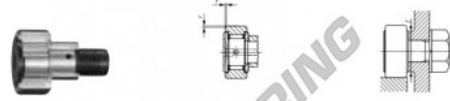

Seguidor de leva CFE30-V-IKO - CFE30-V-IKO

<https://www.123rodamiento.es/rodamiento-cojinete/rodamiento-bola/seguidor-leva/cfe30-v-iko>

IKO

CAM FOLLOWERS

Eccentric Type Cam Followers Full Complement Type/With Screwdriver Slot

Outside diameter of eccentric outer ring mm	Identification number				Mass (Ref.)			
	Shield type		Sealed type		g	D	C	d _e
	With crowned outer ring	With cylindrical outer ring	With crowned outer ring	With cylindrical outer ring				
41	CFE 30 V				2 030	80	35	41