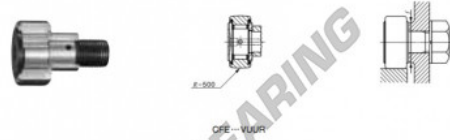

## Seguidor de leva CFE30-2-VUUR-IKO - CFE30-2-VUUR-IKO

<https://www.123rodamiento.es/rodamiento-cojinete/rodamiento-bola/seguidor-leva/cfe30-2-vuur-iko>

IKO

### CAM FOLLOWERS

Eccentric Type Cam Followers Full Complement Type/With Screwdriver Slot

Outside diameter of eccentric outer ring mm	Identification number				Mass (Ref.)			
	Shield type		Sealed type		g	D	C	d <sub>e</sub>
	With crowned outer ring	With cylindrical outer ring	With crowned outer ring	With cylindrical outer ring				
41	CFE 30-2 VUUR				2 380	90	35	41