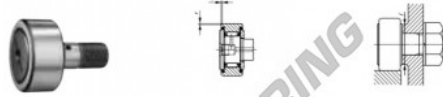

## Seguidor de leva CF-FU1-10-1-IKO - CF-FU1-10-1-IKO

<https://www.123rodamiento.es/rodamiento-cojinete/rodamiento-bola/seguidor-leva/cf-fu1-10-1-iko>

IKO

### CAM FOLLOWERS

Centralized Lubrication Type Cam Followers With Cage/With Screwdriver Slot

Stud dia. mm	Identification number		Mass (Ref.) g	Boundary dimensions mm				
	With crowned outer ring	With cylindrical outer ring		D	C	d <sub>1</sub>	G	G <sub>1</sub>
10		<b>CF-FU1-10-1</b>	60	26	12	10	M10 x 1.25	12