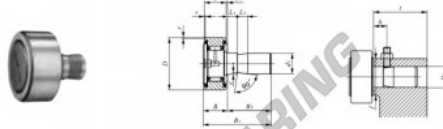

Seguidor de leva CF-SFU-6-IKO - CF-SFU-6-IKO

<https://www.123rodamiento.es/rodamiento-cojinete/rodamiento-bola/seguidor-leva/cf-sfu-6-iko>

IKO

CAM FOLLOWERS

Easy Mounting Type Cam Followers With Cage/With Screwdriver Slot

Stud dia. mm	Identification number	Mass (Ref.)		Boundary dimensions mm						
		m	D	C	d_1	B max	B_1 max	B_2	C_1	L_1
6	CF-SFU- 6	19.5	16	11	6	12.2	32	19.8	0.6	5

L_2	e	r r_{min}	D_1	Mounting dimensions mm				Basic dynamic load rating C	Basic static load rating C_0	Maximum allowable static load N
				Tolerance	t Min.	f Min.	h (Ref.)			
10	0.3	0.3	6	+0.012 0	20	11	10	3 680	3 650	1 950