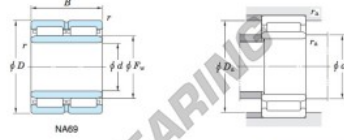

Rodamiento rodillos NA6915-JTEKT - NA6915-KOYO

<https://www.123rodamiento.es/rodamiento-cojinete/rodamiento-rodillos/rodillos/na6915-koyo>

Machined ring needle roller bearings
F_W 29 – 37 mm

With inner ring

Boundary dimensions (mm)				Basic load ratings (kN)		Limiting speeds¹⁾ (min⁻¹)		Bearing No.	
F_w	d	D	B	C_r	C₁₀	Oil lub.	Without inner ring		
85	75	105	54	135.0	283.0	5 400	—		
Mounting dimensions (mm)				[Refer.] Mass (kg)		[Refer.] Applicable inner ring No.			
With inner ring				Without inner ring	With inner ring				
NA6915				80	100	1	0.866	1.44	IRM758554

CARACTERÍSTICAS DEL PRODUCTO

Marca	JTEKT
Nº Ean13	3663952483955
Diámetro interior	75 mm
Diámetro exterior	105 mm
Espesor	54 mm
Peso	1440 g
Envasado	1

contacto@123rodamiento.es

911 436 830

CRT4 de Lesquin 60 Rue Du Haut De Sainghin 59273 Fretin FRANCE