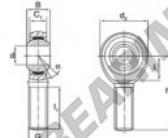

Rotulas SA SAL28-T-K-DURBAL - SAL28-T-K-DURBAL

<https://www.123rodamiento.es/rodamiento-cojinete/rotulas/sa/sal28-t-k-durbal>

SAL28-T-K

Rod end body:
surface zinc plated

Lubrication:
maintenance free

order number		measurement [mm]				
right hand thread	left hand thread	d	G	B	C₁	d₂
SAL 28 T/K		28	M 27 x 2	35	24,00	66

type	measurement [mm]			α [°]	Tragzahlen C₁₀ [kN]	weight [kg]
	l₁ min	l₂	h			
SA / SAL 28 T/K	62	33	103	15	107,0	0,800

CARACTERÍSTICAS DEL PRODUCTO

Marca	DURBAL
N° Ean13	3663952490335
Diámetro interior	28 mm
Diámetro exterior	66 mm
Espesor	35 mm
Tipo	SA
Peso	800 g
Hilo	Rosca izquierda
Lubricación	sin
Envasado	1

contacto@123rodamiento.es

911 436 830

CRT4 de Lesquin 60 Rue Du Haut De Sainghin 59273 Fretin FRANCE