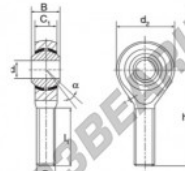

Rotulas SA POSL14-DURBAL - POSL14-DURBAL

<https://www.123rodamiento.es/rodamiento-cojinete/rotulas/sa/posl14-durbal>

POSL14

Rod end body:

surface zinc plated

Sliding combination:

steel / heavy duty bronze

Inner ring:

Outer ring:

heavy duty bronze with lubrication

Lubrication:

lubrication required

order number	right hand thread		left hand thread		measurement [mm]		
	B	G	B	M	B	C₁	d₁
POSL 14	14	M 14			19	13,50	34

type	measurement [mm]		α [°]	load rating C₀ [kN]	weight [kg]
	l₁ min	h			
POS / POSL 14	36	60	16	24,0	0,140

CARACTERÍSTICAS DEL PRODUCTO

Marca	DURBAL
N° Ean13	3663952494562
Diámetro interior	14 mm
Diámetro exterior	34 mm
Espesor	19 mm
Tipo	SA
Peso	140 g
Hilo	Rosca izquierda
Lubricación	sin
Envasado	1

contacto@123rodamiento.es

911 436 830

CRT4 de Lesquin 60 Rue Du Haut De Sainghin 59273 Fretin FRANCE