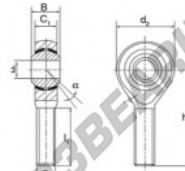

Rotulas SA POSL22-DURBAL - POSL22-DURBAL

<https://www.123rodamiento.es/rodamiento-cojinete/rotulas/sa/posl22-durbal>

POSL22

rod end body:
surface zinc plated

Lubrication:
lubrication required

order number	measurement [mm]		B	C₁	d₂
	right hand thread	left hand thread			
POSL 22	22	M 22 x 1,5	28	20,00	54

type	measurement [mm]		α [°]	load rating C₀ [kN]	weight [kg]
	l₁ min	h			
POS / POSL 22	51	84	15	57,0	0,480

CARACTERÍSTICAS DEL PRODUCTO

Marca	DURBAL
N° Ean13	3663952494739
Diámetro interior	22 mm
Diámetro exterior	54 mm
Espesor	28 mm
Tipo	SA
Peso	480 g
Hilo	Rosca izquierda
Lubricación	sin
Envasado	1

contacto@123rodamiento.es

911 436 830

CRT4 de Lesquin 60 Rue Du Haut De Sainghin 59273 Fretin FRANCE