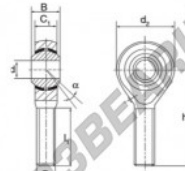

Rotulas SA POS25-DURBAL - POS25-DURBAL

<https://www.123rodamiento.es/rodamiento-cojinete/rotulas/sa/pos25-durbal>

POS25

Rod end body:
surface zinc plated

Lubrication:
lubrication required

order number	right hand thread		left hand thread		measurement [mm]		
	d	G	B	C₁	d₁		
POS 25	25	M 24 x 2	31	22,00	60		

type	measurement [mm]		α [°]	load rating C₀ [kN]	weight [kg]
	l₁ min	h			
POS / POSL 25	57	94	15	68,0	0,640

CARACTERÍSTICAS DEL PRODUCTO

Marca	DURBAL
Nº Ean13	3663952494777
Diámetro interior	25 mm
Diámetro exterior	60 mm
Espesor	31 mm
Tipo	SA
Peso	640 g
Hilo	Rosca derecha
Lubricación	sin
Envasado	1

contacto@123rodamiento.es

911 436 830

CRT4 de Lesquin 60 Rue Du Haut De Sainghin 59273 Fretin FRANCE