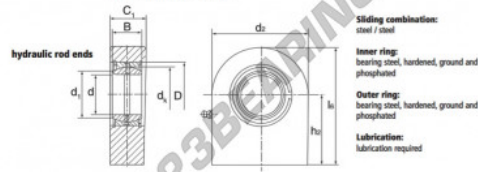

Rotulas TPN GF60-DO-DURBAL - GF60-DO-DURBAL

<https://www.123rodamiento.es/rodamiento-cojinete/rotulas/tpn/gf60-do-durbal>

GF60-DO

order number	d	d₁	D	B	C₁
GF 60 DO	60	66,8	140	44	50

type	h₁	l₁	d₂	load rating C₀ [kN]	weight [kg]
GF 60 DO	100	170,0	80,0	570,0	7,10

CARACTERÍSTICAS DEL PRODUCTO

Marca	DURBAL
Nº Ean13	3663952501130
Diámetro interior	60 mm
Diámetro exterior	140 mm
Espesor	50 mm
Tipo	TPN
Peso	7100 g
Hilo	Rosca derecha
Lubricación	con
Envasado	1
Estándar	Ninguna norma

contacto@123rodamiento.es

911 436 830

CRT4 de Lesquin 60 Rue Du Haut De Sainghin 59273 Fretin FRANCE