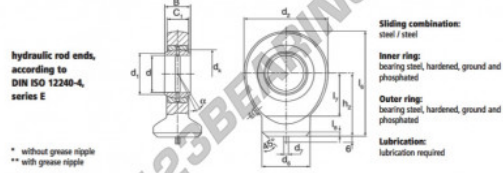

Rotulas TPN GK15-DO-DURBAL - GK15-DO-DURBAL

<https://www.123rodamiento.es/rodamiento-cojinete/rotulas/tpn/gk15-do-durbal>

GK15-DO

order number	d	d₁	d₂	measurement [mm]			B	C₁
GK 15 DO**	15	18,4	40	4	21,0	12	10	

type	h₁	h₂	measurement [mm]		D	d₅	α [°]	load rating C₀ [kN]	weight [kg]
GK 15 DO**	31	51,0	20,0	2,0	26	22,0	8	32,0	0,120

CARACTERÍSTICAS DEL PRODUCTO

Marca	DURBAL
Nº Ean13	3663952501321
Diámetro interior	15 mm
Diámetro exterior	40 mm
Espesor	12 mm
Tipo	TPN
Peso	120 g
Lubricación	con
Envasado	1
Estándar	Ninguna norma

contacto@123rodamiento.es

911 436 830

CRT4 de Lesquin 60 Rue Du Haut De Sainghin 59273 Fretin FRANCE