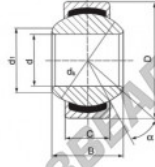

Rotulas GEEW G40-PW-DURBAL - G40-PW-DURBAL

<https://www.123rodamiento.es/rodamiento-cojinete/rotulas/geew/g40-pw-durbal>

G40-PW

Lubrication: maintenance free

order number type	d	measurement [mm] B	C	d₁
G 40 PW	40	49	33,00*	45,2

type	D	measurement [mm] d₁	α [°]	load rating C₀ [kN]	weight [kg]
G 40 PW	75*	66,6	17	550	0,900

CARACTERÍSTICAS DEL PRODUCTO

Marca	DURBAL
N° Ean13	3663952501826
Diámetro interior	40 mm
Diámetro interior	1.575" inch
Diámetro exterior	75 mm
Diámetro exterior	2.953" inch
Espesor	33 mm
Espesor	1.299" inch
Tipo	GEEW
Peso	900 g
Lubricación	sin
Envasado	1

contacto@123rodamiento.es

911 436 830

CRT4 de Lesquin 60 Rue Du Haut De Sainghin 59273 Fretin FRANCE