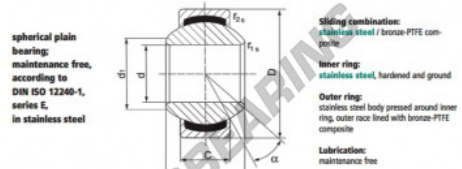

Rotulas GEEW SGE6-UK-DURBAL - SGE6-UK-DURBAL

<https://www.123rodamiento.es/rodamiento-cojinete/rotulas/geew/sge6-uk-durbal>

SGE6-UK

Lubrication: maintenance free

order number	d	B	measurement [mm]		C	d₁ min	
type	6	6			4	8	
SGE 6 UK							
type	r_{1s} min	measurement [mm]		D	α [°]	load rating C₀ [kN]	weight [g]
SGE 6 UK	0,3	0,3	14	13	9,1	0,004	

CARACTERÍSTICAS DEL PRODUCTO

Marca	DURBAL
N° Ean13	3663952502052
Diámetro interior	6 mm
Diámetro interior	0.236" inch
Diámetro exterior	14 mm
Diámetro exterior	0.551" inch
Espesor	4 mm
Espesor	0.157" inch
Tipo	GEEW
Peso	4 g
Hilo	Rosca derecha
Lubricación	sin
Envasado	1
Estándar	Ninguna norma

contacto@123rodamiento.es

911 436 830

CRT4 de Lesquin 60 Rue Du Haut De Sainghin 59273 Fretin FRANCE