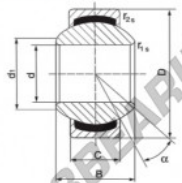

Rotulas GEEW SGE20-UK-DURBAL - SGE20-UK-DURBAL

<https://www.123rodamiento.es/rodamiento-cojinete/rotulas/geew/sge20-uk-durbal>

SGE20-UK

Lubrication: maintenance free

order number	d	B	measurement [mm]		C	d₁ min	
SGE 20 UK	20	16			12	24	
type	r_{1s} min	measurement [mm]		D	α [°]	load rating C₀ [kN]	weight [g]
SGE 20 UK	0,3	0,3		35	9	78,0	0,066

CARACTERÍSTICAS DEL PRODUCTO

Marca	DURBAL
N° Ean13	3663952502175
Diámetro interior	20 mm
Diámetro exterior	35 mm
Espesor	12 mm
Tipo	GEEW
Peso	66 g
Lubricación	sin
Envasado	1

contacto@123rodamiento.es

911 436 830

CRT4 de Lesquin 60 Rue Du Haut De Sainghin 59273 Fretin FRANCE