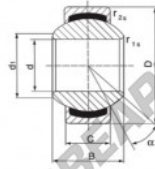

Rotulas GEEW DGE6-FW-DURBAL - DGE6-FW-DURBAL

<https://www.123rodamiento.es/rodamiento-cojinete/rotulas/geew/dge6-fw-durbal>

DGE6-FW

Lubrication: maintenance free

order number	d	B	C	d₁ min
type	measurement [mm]			
DGE 6 FW	6	9	5	9

type	measurement [mm]		D	α [°]	load rating C₀ [kN]	weight [kg]
	r₁ min	r₂ min				
DGE 6 FW	0,3	0,3	16	21	14,0	0,008

CARACTERÍSTICAS DEL PRODUCTO

Marca	DURBAL
N° Ean13	3663952502243
Diámetro interior	6 mm
Diámetro exterior	16 mm
Espesor	5 mm
Tipo	GEEW
Peso	8 g
Hilo	Rosca derecha
Lubricación	sin
Envasado	-
Estándar	Ninguna norma

contacto@123rodamiento.es

911 436 830

CRT4 de Lesquin 60 Rue Du Haut De Sainghin 59273 Fretin FRANCE