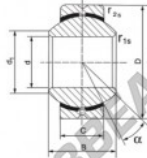

Rotulas GEEW GEBK14-S-DURBAL - DGEBK14-S-DURBAL

<https://www.123rodamiento.es/rodamiento-cojinete/rotulas/geew/dgebk14-s-durbal>

GEBK14-S

Lubrication: lubrication required

order number	measurement [mm]			
type	d	B	C	d₁ min
GEBK 14 S	14	19	13,50	16,9

type	measurement [mm]		D	α [°]	load rating C₀ [kN]	weight [kg]
	r₁ min	r₂ min				
GEBK 14 S	0,3	0,6	34	16	40,0	0,084

CARACTERÍSTICAS DEL PRODUCTO

Marca	DURBAL
Nº Ean13	3663952503769
Diámetro interior	14 mm
Diámetro exterior	34 mm
Espesor	13.5 mm
Tipo	GEEW
Peso	84 g
Lubricación	con
Envasado	1

contacto@123rodamiento.es

911 436 830

CRT4 de Lesquin 60 Rue Du Haut De Sainghin 59273 Fretin FRANCE