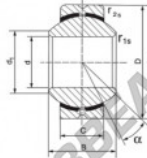

Rotulas GEEW GEBK16-S-DURBAL - GEBK16-S-DURBAL

<https://www.123rodamiento.es/rodamiento-cojinete/rotulas/geew/gebk16-s-durbal>

GEBK16-S

Lubrication: lubrication required

order number type	measurement [mm]			
	d	B	C	d₁ min
GEBK 16 S	16	21	15,00	19,4

type	measurement [mm]		D	α [°]	load rating C₀ [kN]	weight [kg]
	r₁ min	r₂ min				
GEBK 16 S	0,3	0,6	38	15	50,0	0,111

CARACTERÍSTICAS DEL PRODUCTO

Marca	DURBAL
Nº Ean13	3663952503790
Diámetro interior	16 mm
Diámetro exterior	38 mm
Espesor	15 mm
Tipo	GEEW
Peso	111 g
Lubricación	con
Envasado	1

contacto@123rodamiento.es

911 436 830

CRT4 de Lesquin 60 Rue Du Haut De Sainghin 59273 Fretin FRANCE