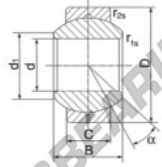

Rotulas GEEW GEBJ8-S-DURBAL - GEBJ8-S-DURBAL

<https://www.123rodamiento.es/rodamiento-cojinete/rotulas/geew/gebj8-s-durbal>

GEBJ8-S

Sliding combination: steel / steel

Lubrication: lubrication required

order number	type	measurement [mm]			d₁ min
		B	C		
GEBJ 8 S		8	12	9,00	10,4

type	measurement [mm]		D	α [°]	load rating C₁₀ [kN]	weight [kg]
	r_{1s} min	r_{1a} min				
GEBJ 8 S	0,3	0,3	19	13	20,0	0,016

CARACTERÍSTICAS DEL PRODUCTO

Marca	DURBAL
N° Ean13	3663952503950
Diámetro interior	8 mm
Diámetro exterior	19 mm
Espesor	9 mm
Tipo	GEEW
Peso	16 g
Lubricación	con
Envasado	1

contacto@123rodamiento.es

911 436 830

CRT4 de Lesquin 60 Rue Du Haut De Sainghin 59273 Fretin FRANCE