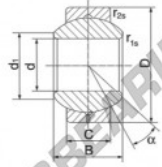

Rotulas GEEW GEBJ10-S-DURBAL - GEBJ10-S-DURBAL

<https://www.123rodamiento.es/rodamiento-cojinete/rotulas/geew/gebj10-s-durbal>

GEBJ10-S

Sliding combination: steel / steel

Lubrication: lubrication required

order number	type	measurement [mm]			d₁ min
		B	C		
GEBJ 10 S	10	14	10,50		12,9

type	measurement [mm]		D	d₁ [mm]	load rating C₁₀ [kN]	weight [kg]
	r_{1s} min	r_{1a} min				
GEBJ 10 S	0,3	0,6	22	13	28,0	0,031

CARACTERÍSTICAS DEL PRODUCTO

Marca	DURBAL
N° Ean13	3663952503967
Diámetro interior	10 mm
Diámetro exterior	22 mm
Espesor	10.5 mm
Tipo	GEEW
Peso	31 g
Lubricación	con
Envasado	1

contacto@123rodamiento.es

911 436 830

CRT4 de Lesquin 60 Rue Du Haut De Sainghin 59273 Fretin FRANCE