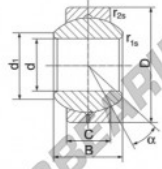

Rotulas GEEW GEBJ16-S-DURBAL - GEBJ16-S-DURBAL

<https://www.123rodamiento.es/rodamiento-cojinete/rotulas/geew/gebj16-s-durbal>

GEBJ16-S

Sliding combination: steel / steel

Lubrication: lubrication required

order number	type	measurement [mm]			d₁ min
		B	C	D	
GEBJ 16 S	16	21	15,00	19,4	

type	measurement [mm]		D	d₁ [°]	load rating C₁₀ [kN]	weight [kg]
	r_{1s} min	r_{1a} min				
GEBJ 16 S	0,3	0,6	32	15	61,0	0,095

CARACTERÍSTICAS DEL PRODUCTO

Marca	DURBAL
N° Ean13	3663952504032
Diámetro interior	16 mm
Diámetro exterior	32 mm
Espesor	15 mm
Tipo	GEEW
Peso	95 g
Lubricación	con
Envasado	1

contacto@123rodamiento.es

911 436 830

CRT4 de Lesquin 60 Rue Du Haut De Sainghin 59273 Fretin FRANCE