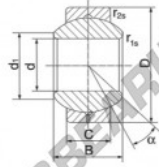

Rotulas GEEW GEBJ30-S-DURBAL - GEBJ30-S-DURBAL

<https://www.123rodamiento.es/rodamiento-cojinete/rotulas/geew/gebj30-s-durbal>

GEBJ30-S

Sliding combination: steel / steel

Lubrication: lubrication required

order number	type	measurement [mm]			d₁ min
		B	C		
GEBJ 30 S		30	37	25,00	34,8

type	measurement [mm]		D	d	load rating C₁₀ [kN]	weight [kg]
	r_{1s} min	r_{1a} min				
GEBJ 30 S	0,6	0,6	55	15	178,0	0,560

CARACTERÍSTICAS DEL PRODUCTO

Marca	DURBAL
N° Ean13	3663952504124
Diámetro interior	30 mm
Diámetro exterior	55 mm
Espesor	25 mm
Tipo	GEEW
Peso	560 g
Lubricación	con
Envasado	1

contacto@123rodamiento.es

911 436 830

CRT4 de Lesquin 60 Rue Du Haut De Sainghin 59273 Fretin FRANCE