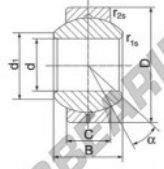

Rotulas GEEW GEBJ30-S-DURBAL - GEBJ30-S-DURBAL

<https://www.123rodamiento.es/rodamiento-cojinete/rotulas/geew/gebj30-s-durbal>

GEBJ30-S

Sliding combination: steel / steel

Lubrication: lubrication required

order number	type	measurement [mm]			d₁ min
		B	C		
GEBJ 30 S		30	37	25,00	34,8

type	measurement [mm]		D	d	load rating C₁₀ [kN]	weight [kg]
	r_{1a} min	r_{2a} min				
GEBJ 30 S	0,6	0,6	55	15	178,0	0,560

CARACTERÍSTICAS DEL PRODUCTO

Marca	DURBAL
N° Ean13	3663952504124
Diámetro interior	30 mm
Diámetro exterior	55 mm
Espesor	25 mm
Tipo	GEEW
Peso	560 g
Lubricación	con
Envasado	1

contacto@123rodamiento.es

911 436 830

CRT4 de Lesquin 60 Rue Du Haut De Sainghin 59273 Fretin FRANCE