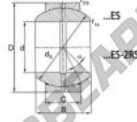

Rotulas GEEW GE40-ES-2RS-DURBAL - GE40-ES-2RS-DURBAL

<https://www.123rodamiento.es/rodamiento-cojinete/rotulas/geew/ge40-es-2rs-durbal>

GE40-ES-2RS

Sliding combination:

steel / steel

Lubrication:

lubrication required

order number		measurement [mm]			
right hand thread	left hand thread	d	B	C	D
GE	40 ES-2RS	40	28	22	62

type	measurement [mm]			d_k	α [°]	load rating C₉₀ [kN]	weight [kg]
	r₁₅ min	r₂₅ min					
GE ES / DGE 40 ES-2RS	0.6	1.0	53.0	7	500.0	0.300	

CARACTERÍSTICAS DEL PRODUCTO

Marca	DURBAL
N° Ean13	3663952504476
Diámetro interior	40 mm
Diámetro exterior	62 mm
Espesor	22 mm
Tipo	GEEW
Peso	300 g
Hilo	Rosca derecha
Lubricación	con
Envasado	1
Estándar	Ninguna norma

contacto@123rodamiento.es

911 436 830

CRT4 de Lesquin 60 Rue Du Haut De Sainghin 59273 Fretin FRANCE