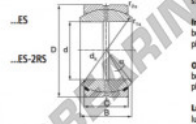

Rotulas GEEW GEZ22-ES-DURBAL - GEZ22-ES-DURBAL

<https://www.123rodamiento.es/rodamiento-cojinete/rotulas/geew/gez22-es-durbal>

GEZ22-ES

Sliding combination:

steel / steel

Lubrication: lubrication required

order number type	d	measurement [mm] B	C	D
GEZ 22 ES	22,225	19,431	16,662	36,513

type	inches	measurement [mm]				is T1	load rating C₀ [N]	weight [kg]
		r15 min	r25 min	d₁	d₂			
GEZ 22 ES	7 / 8 *	0,3	0,6	32,0	6	127	0,085	

CARACTERÍSTICAS DEL PRODUCTO

Marca	DURBAL
N° Ean13	3663952504988
Diámetro interior	22.225 mm
Diámetro exterior	36.513 mm
Espesor	16.662 mm
Tipo	GEEW
Peso	85 g
Lubricación	con
Envasado	1

contacto@123rodamiento.es

911 436 830

CRT4 de Lesquin 60 Rue Du Haut De Sainghin 59273 Fretin FRANCE