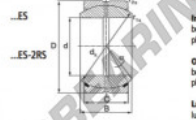

Rotulas GEEW GEZ31-ES-2RS-DURBAL - GEZ31-ES-2RS-DURBAL

<https://www.123rodamiento.es/rodamiento-cojinete/rotulas/geew/gez31-es-2rs-durbal>

GEZ31-ES-2RS

Sliding combination: steel / steel

Lubrication: lubrication required

order number	d	measurement [mm]	C	D
GEZ 31 ES-2RS	31,750	27,762	23,800	50,800

type	inches	measurement [mm]	load rating	weight
GEZ ES / GEZ 31 ES-2RS	1 1/4"	0,6 0,6 45,5	6 6 260	0,232

CARACTERÍSTICAS DEL PRODUCTO

Marca	DURBAL
N° Ean13	3663952505053
Diámetro interior	31.75 mm
Diámetro interior	1 1/4" inch
Diámetro exterior	50.8 mm
Diámetro exterior	2" inch
Espesor	23.8 mm
Espesor	0.937" inch
Tipo	GEEW
Peso	232 g
Lubricación	con
Envasado	1

contacto@123rodamiento.es

911 436 830

CRT4 de Lesquin 60 Rue Du Haut De Sainghin 59273 Fretin FRANCE