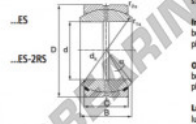

Rotulas GEEW GEZ50-ES-DURBAL - GEZ50-ES-DURBAL

<https://www.123rodamiento.es/rodamiento-cojinete/rotulas/geew/gez50-es-durbal>

GEZ50-ES

Sliding combination: steel / steel

Lubrication: lubrication required

order number	d	B	C	D
GEZ 50 ES	50,800	44,450	38,100	80,963

type	inches	r15 min	r25 min	d₁	d₂	is	C₀	weight
GEZ ES / GEZ 50 ES-2RS	2"	0,6	1,0	73,0	6	670	0,932	

CARACTERÍSTICAS DEL PRODUCTO

Marca	DURBAL
N° Ean13	3663952505220
Diámetro interior	50.8 mm
Diámetro exterior	80.963 mm
Espesor	38.1 mm
Tipo	GEEW
Peso	932 g
Lubricación	con
Envasado	1

contacto@123rodamiento.es

911 436 830

CRT4 de Lesquin 60 Rue Du Haut De Sainghin 59273 Fretin FRANCE