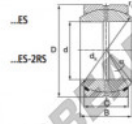

Rotulas GEEW GEZ57-ES-DURBAL - DGEZ57-ES-DURBAL

<https://www.123rodamiento.es/rodamiento-cojinete/rotulas/geew/dgez57-es-durbal>

GEZ57-ES

Sliding combination: steel / steel

Lubrication: lubrication required

order number	d	B	C	D
GEZ 57 ES	57,150	50,013	42,850	90,488

type	inches	measurement [mm]				load rating	weight
		r15 min	r25 min	d2	is		
GEZ ES / GEZ 57 ES-2RS	2 1/4"	0,6	1,0	82,0	6	850	1,330

CARACTERÍSTICAS DEL PRODUCTO

Marca	DURBAL
N° Ean13	3663952505251
Diámetro interior	57.15 mm
Diámetro exterior	90.488 mm
Espesor	42.85 mm
Tipo	GEEW
Peso	1330 g
Lubricación	con
Envasado	1

contacto@123rodamiento.es

911 436 830

CRT4 de Lesquin 60 Rue Du Haut De Sainghin 59273 Fretin FRANCE