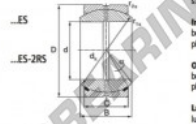

Rotulas GEEW GEZ76-ES-DURBAL - DGEZ76-ES-DURBAL

<https://www.123rodamiento.es/rodamiento-cojinete/rotulas/geew/dgez76-es-durbal>

GEZ76-ES

Sliding combination:

steel / steel

Lubrication: lubrication required

order number	d	measurement [mm]	C	D
GEZ 76 ES	76,200	66,675	57,150	120,650

type	inches	measurement [mm]			d₁	r	load rating C₉₀ [N]	weight [kg]
		r15 min	r25 min	d₂				
GEZ ES / GEZ 76 ES-2RS	3"	1,0	1,0	109,5	6	1500	3,100	

CARACTERÍSTICAS DEL PRODUCTO

Marca	DURBAL
N° Ean13	3663952505374
Diámetro interior	76.2 mm
Diámetro exterior	120.65 mm
Espesor	57.15 mm
Tipo	GEEW
Peso	3100 g
Lubricación	con
Envasado	1

contacto@123rodamiento.es

911 436 830

CRT4 de Lesquin 60 Rue Du Haut De Sainghin 59273 Fretin FRANCE