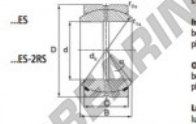

Rotulas GEEW

GEZ82-ES-2RS-DURBAL - GEZ82-ES-2RS-DURBAL

<https://www.123rodamiento.es/rodamiento-cojinete/rotulas/geew/gez82-es-2rs-durbal>

GEZ82-ES-2RS

Sliding combination: steel / steel

Lubrication: lubrication required

order number	d	B	C	D
GEZ 82 ES-2RS	82,550	72,238	61,900	130,175

type	inches	measurement [mm]				load rating	weight
		r15 min	r25 min	d₁	is		
GEZ ES / GEZ 82 ES-2RS	3 1/4"	1,0	1,0	120,0	6	1760	3,820

CARACTERÍSTICAS DEL PRODUCTO

Marca	DURBAL
N° Ean13	3663952505411
Diámetro interior	82.55 mm
Diámetro exterior	130.175 mm
Espesor	61.9 mm
Tipo	GEEW
Peso	3820 g
Lubricación	con
Envasado	1

contacto@123rodamiento.es

911 436 830

CRT4 de Lesquin 60 Rue Du Haut De Sainghin 59273 Fretin FRANCE