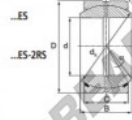

Rotulas GEEW GEZ101-ES-2RS-DURBAL - GEZ101-ES-2RS-DURBAL

<https://www.123rodamiento.es/rodamiento-cojinete/rotulas/geew/gez101-es-2rs-durbal>

GEZ101-ES-2RS

Sliding combination: steel / steel

Lubrication: lubrication required

order number	d	B	C	D
GEZ 101 ES-2RS	101,600	88,900	76,200	158,750

type	inches	measurement [mm]				d₂	B	load rating C₉₀ [kN]	weight [kg]
		r15 min	r25 min	d₁	d₂				
GEZ ES / GEZ 101 ES-2RS	4"	1,0	1,0	109,5	6	2650	7,000		

CARACTERÍSTICAS DEL PRODUCTO

Marca	DURBAL
N° Ean13	3663952505527
Diámetro interior	101.6 mm
Diámetro interior	4" inch
Diámetro exterior	158.75 mm
Diámetro exterior	6 1/4" inch
Espesor	76.2 mm
Espesor	3" inch
Tipo	GEEW
Peso	7000 g
Lubricación	con
Envasado	1

contacto@123rodamiento.es

911 436 830

CRT4 de Lesquin 60 Rue Du Haut De Sainghin 59273 Fretin FRANCE